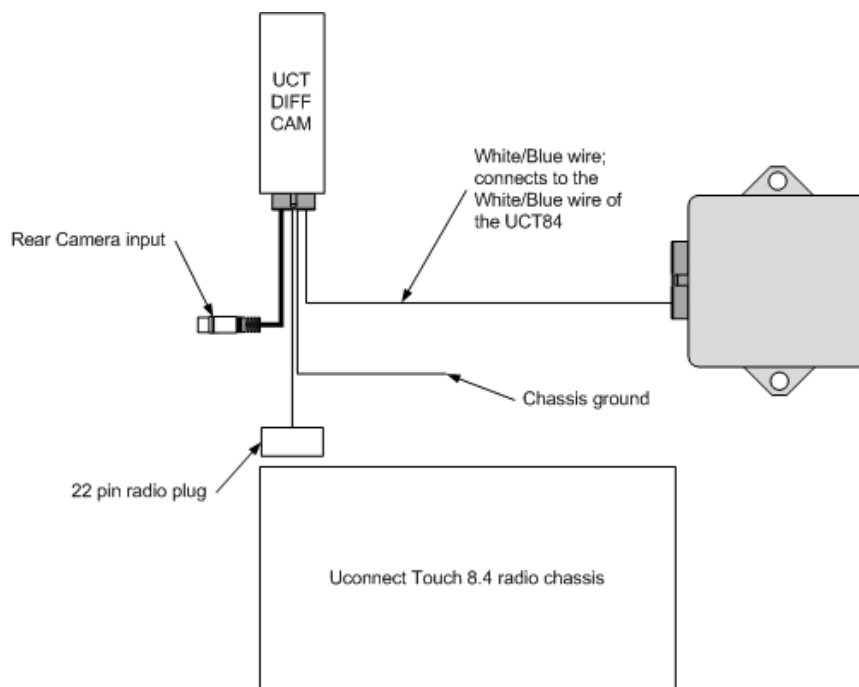

NAV-TV

INTERFACING THE FUTURE

100 NW 11th Street, Boca Raton, FL 33432 TEL 561-955-9770 FAX 561-955-9760

www.nav-tv.com info@nav-tv.com

UCT DIFF CAM

Module and harness for connecting an aftermarket camera to the Chrysler UConnect Touch 8.4 screen

Pin description		Connector view of wire side
3	Chassis Ground	
5	Video Shield	
8	Switched Power from UCT84 Output	
9	Camera RCA Shield	
10	Camera RCA Video Signal	
13	Video to Screen (-)	
14	Video to Screen (+)	